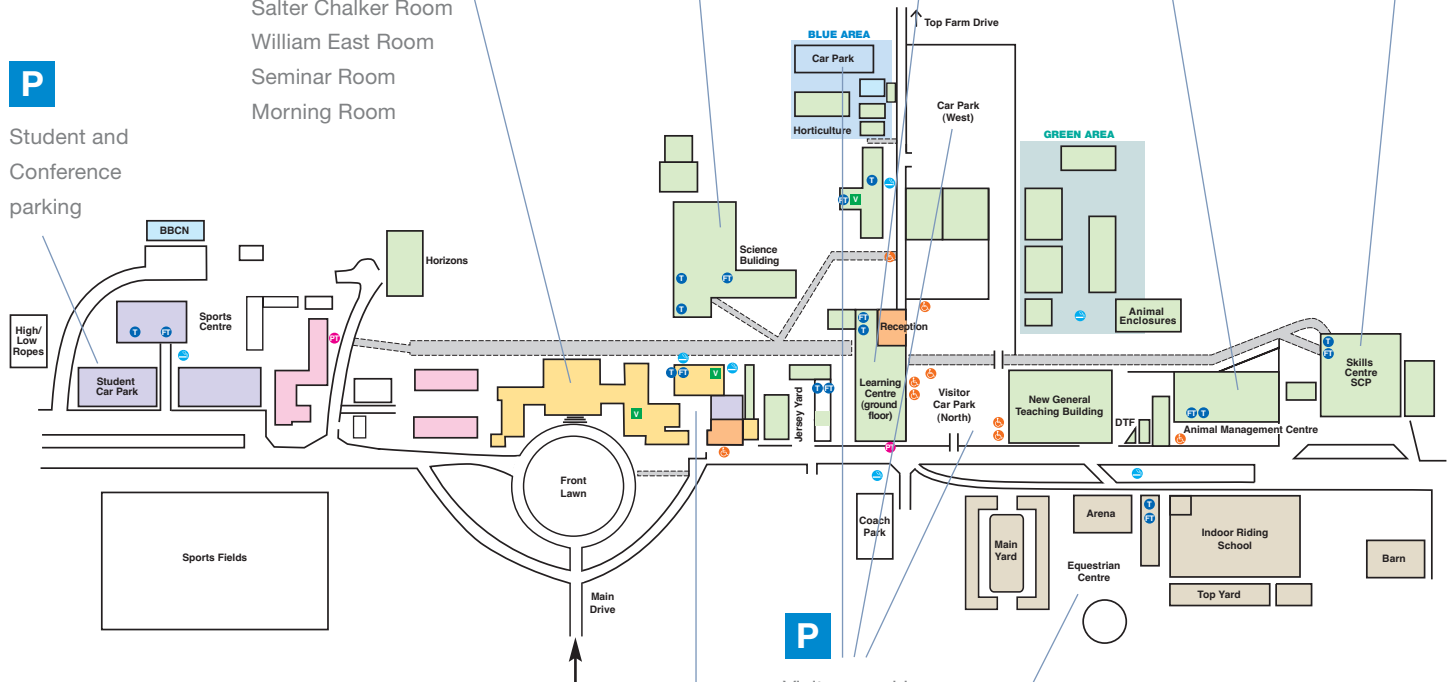

When you arrive

Mansion House
Hall Place

Science Building

Reception
Customer Services
Learning Centre

Animal Centre

Skills Centre and
North Cafe

Clayton East Room
Jacob Bancks Room
Salter Chalker Room
William East Room
Seminar Room
Morning Room

P

Student and
Conference
parking

- Public Telephone (24 Hour access)
- Toilet
- Full Access Toilet
- Vending Machine
- Disabled Car Parking
- Smoking Areas
- Footpaths

Courtyard
Conference Centre
Cafeterias

Equestrian Centre

campus map

Student Residences

- A** Alford
- B** Banks
- C** Clayton
- D** De Manderville
- E** East
- F** Folkstone
- G** Gilbert
- H** Hurley

Student Facilities

- TZ** The Zone
- VMC** Vaughan Morgan Sports and Social Centre
- TO** Transport Office
- TC** Tennis Court and Multi-Purpose Sports Area

- Public Telephone (24 Hour access)
- Toilet
- Full Access Toilet
- Vending Machine
- Disabled Car Parking
- Smoking Areas
- Footpaths

- CER** Clayton East Room
- CC** Courtyard Cafeteria
- CH** Conference Hall
- EO** Estate Office
- JBR** Jacob Bancks Room
- HSP** Hospitality/First Aid
- SCR** Salter Chalker Room
- WER** William East Room
- SR** Seminar Room